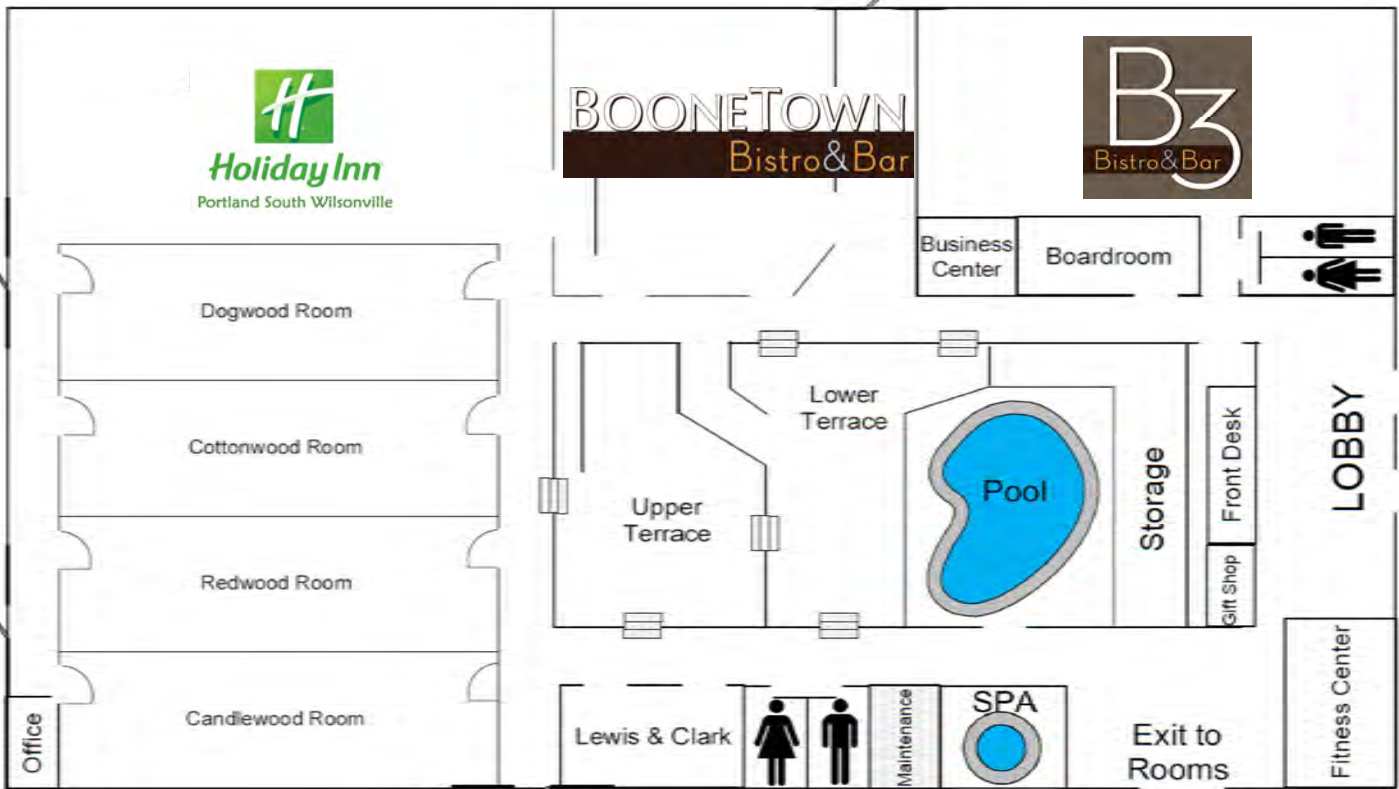

Simplify your meeting.  
Amplify your results.

Room Name	Sq. Ft.	Dimensions	Ceiling	Theatre	Classroom	Reception	Banquet	Exhibits
Ballroom	6,720	112'x60'	11'	800	360	700	500	84
Dogwood	1,680	28'x60'	11'	150	90	150	110	27
Cottonwood	1,680	28'x60'	11'	150	90	150	110	27
Redwood	1,680	28'x60'	11'	150	90	150	110	27
Candlewood	1,680	28'x60'	11'	150	90	150	110	27
Indoor Terrace	3,430	~	30'	250	~	350	250	30
Indoor Upper Terrace	1,650	~	30'	100	~	150	110	15
Indoor Lower Terrace	1,780	~	30'	150	~	200	140	15
Lewis & Clark	500	20'x25'	8'	30	21	20	30	10
Executive Boardroom	180	15'x12'	10'	~	~	~	8	~